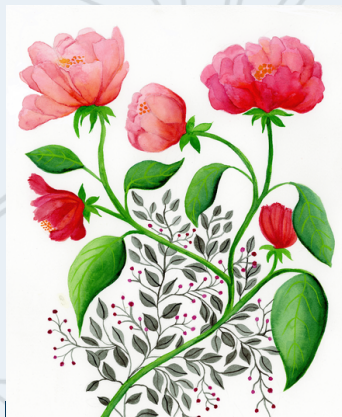

**WARM PEONIES
BOTANICAL**

Wholesale Prices:	Suggested Retail:
8x10 = $19.50	$39
11x14 = $29.50	$59