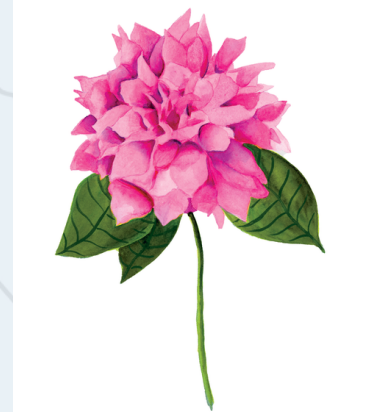

Wholesale Prices:	Suggested Retail:
8x10 = \$19.50	\$39
11x14 = \$29.50	\$59

**FLORAL BOUQUET
STILL LIFE**

Wholesale Prices:	Suggested Retail:
8x10 = \$19.50	\$39
11x14 = \$29.50	\$59

Prints

**WINDING FLORAL
BUNNY**

Wholesale Prices:	Suggested Retail:
8x10 = \$19.50	\$39
11x14 = \$29.50	\$59

**DAHLIA
BOUQUET**

Wholesale Prices:	Suggested Retail:
8x10 = \$19.50	\$39
11x14 = \$29.50	\$59

**PINK
DAHLIA**

Wholesale Prices:	Suggested Retail:
8x10 = \$19.50	\$39
11x14 = \$29.50	\$59